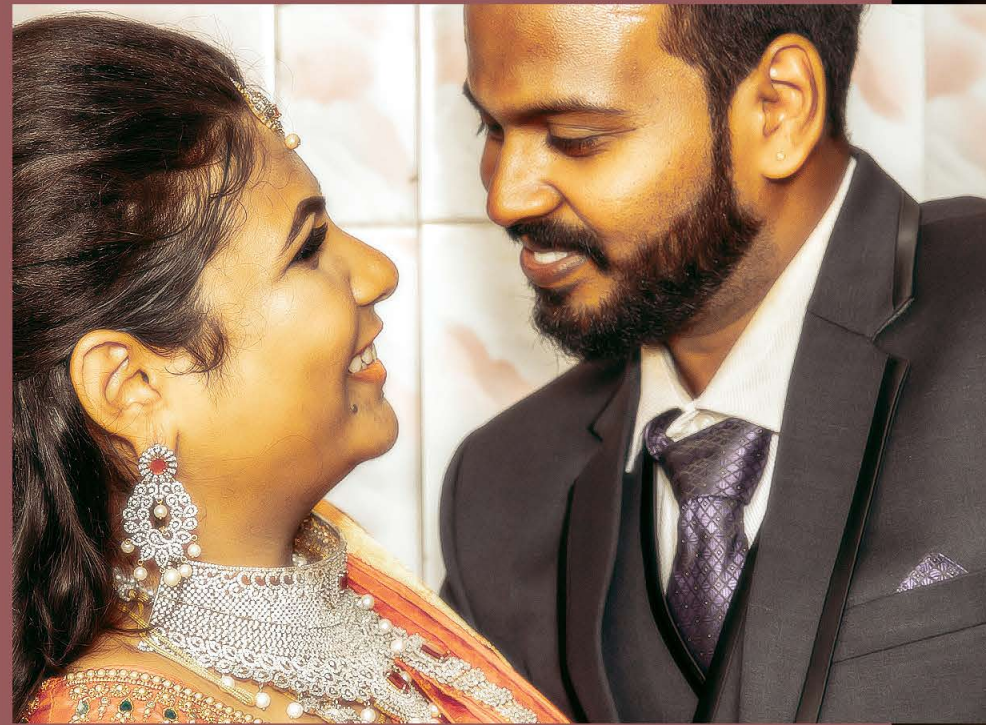

...RECEPTION CEREMONY...

Tradition
To Follow